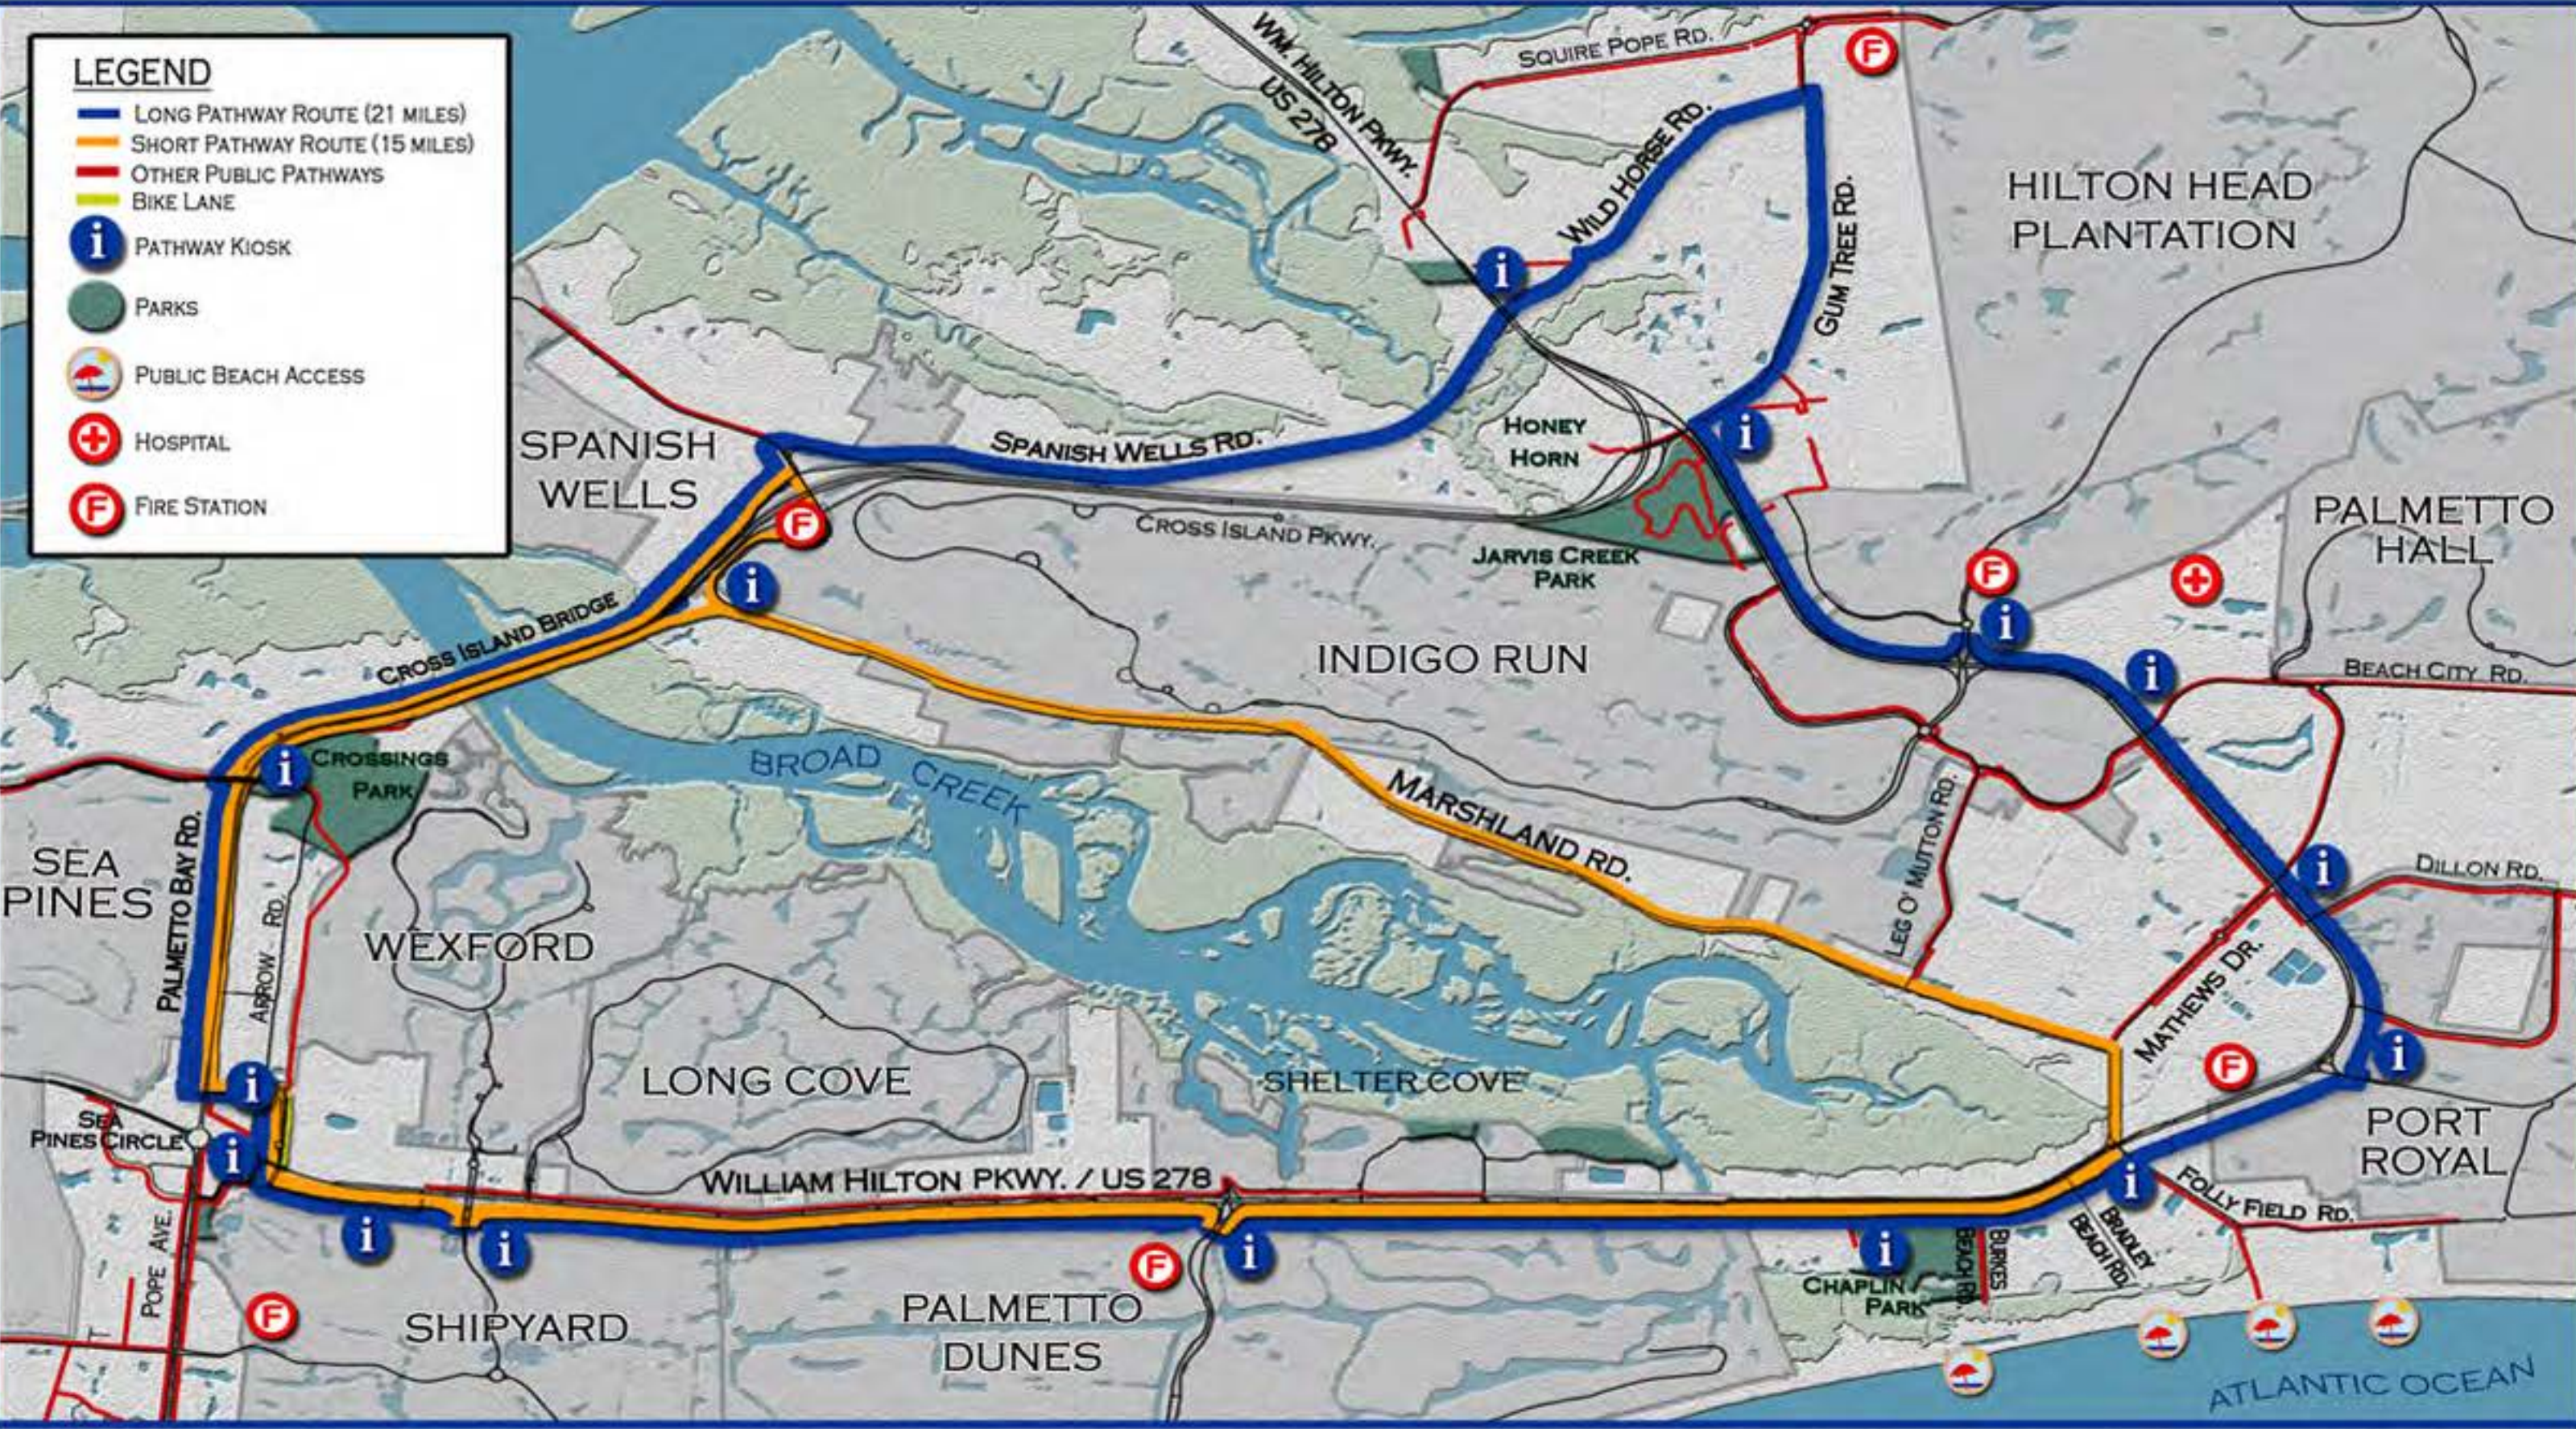

LEGEND

- LONG PATHWAY ROUTE (21 MILES)
- SHORT PATHWAY ROUTE (15 MILES)
- OTHER PUBLIC PATHWAYS
- BIKE LANE
- PATHWAY KIOSK
- PARKS
- PUBLIC BEACH ACCESS
- HOSPITAL
- FIRE STATION

LONG AND SHORT PATHWAY ROUTES

TOWN OF HILTON HEAD ISLAND